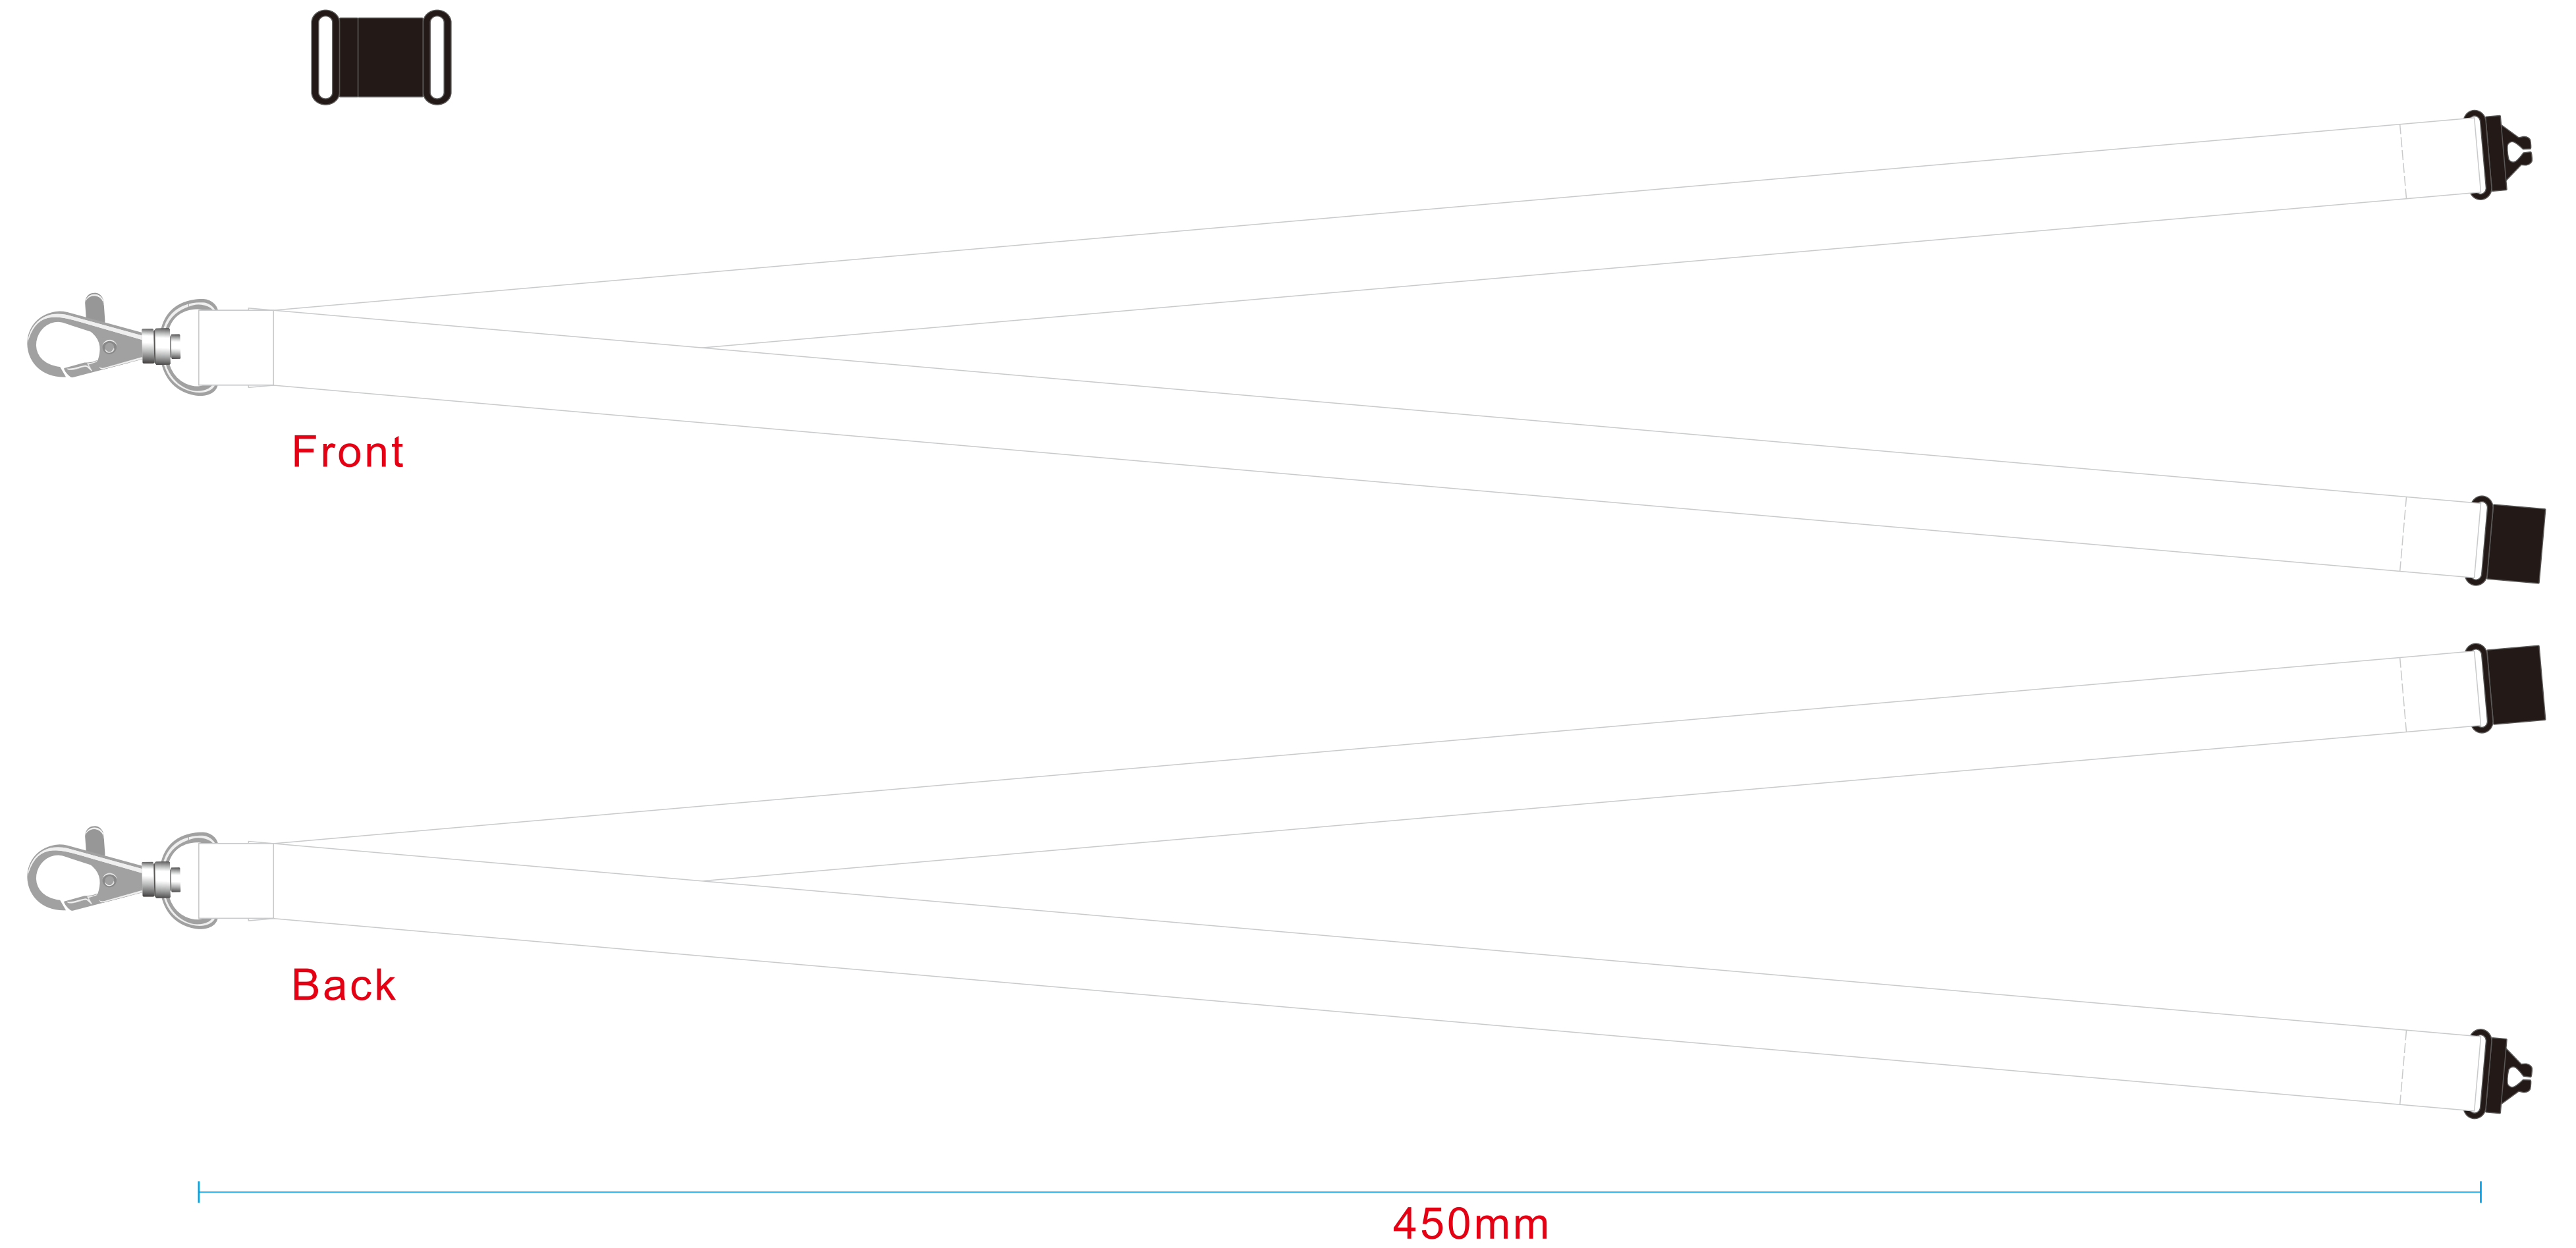

# Approval Proof

900x15mm

## Print Colours

Full Colour Print  
to both sides

## Lanyard Colour

White

15mm x 900mm  
Dye Sublimation Lanyards  
Branding Method: Heat Transfer